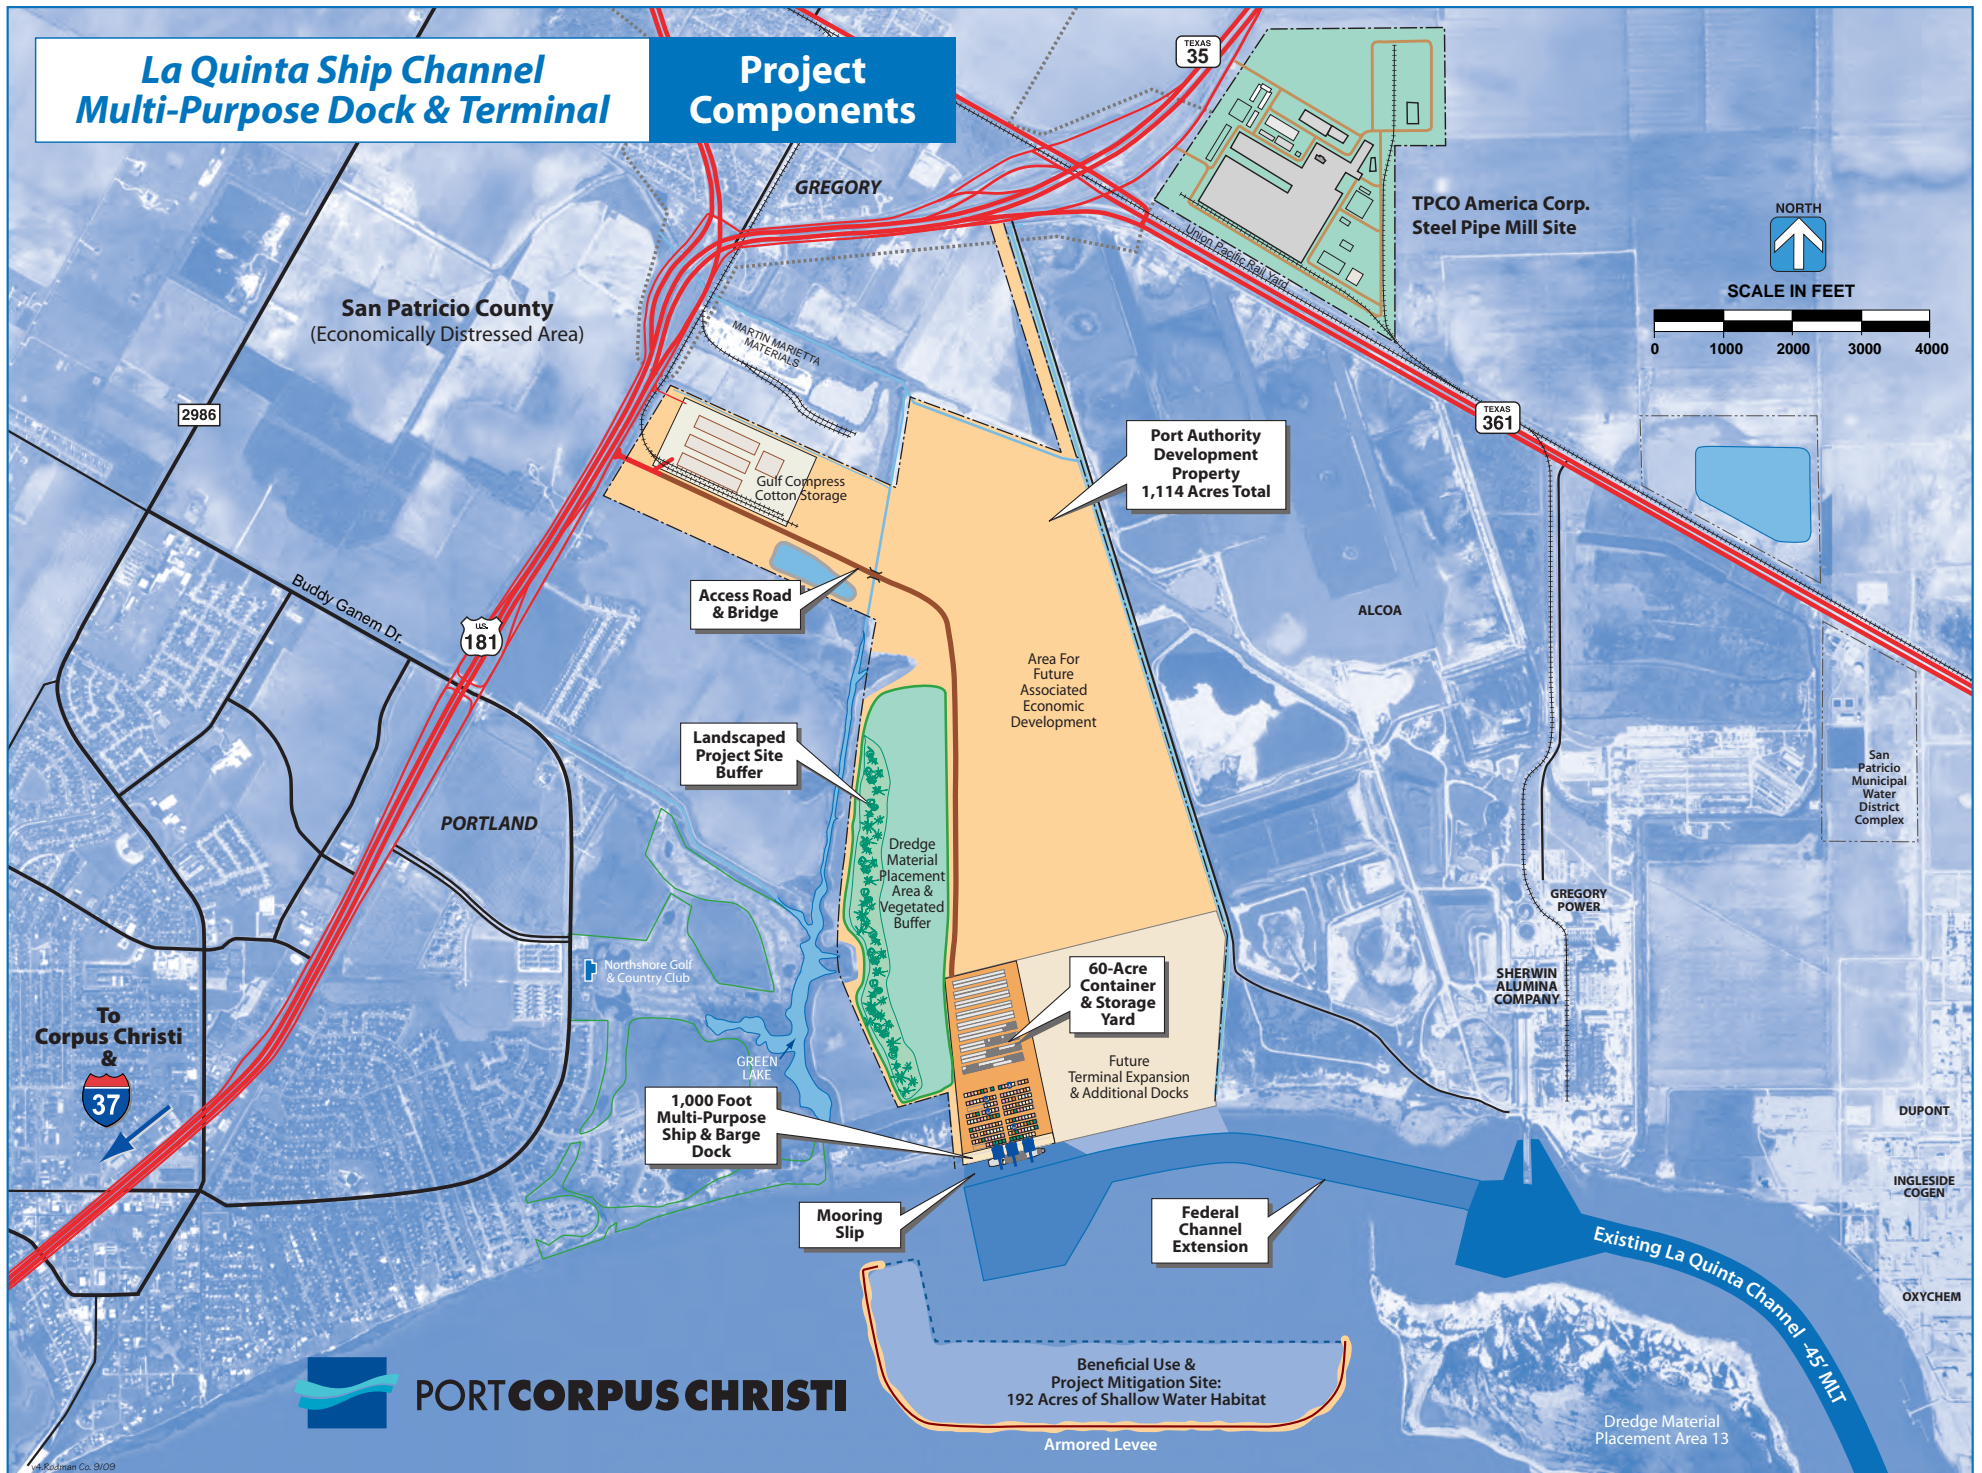

# La Quinta Ship Channel Multi-Purpose Dock & Terminal

## Project Components

**PROJECT SITE**  
 Multi-Purpose  
 Dock & Terminal  
 and  
 La Quinta Channel  
 Extension

Corpus Christi  
 Ship Channel  
 System  
 45' Deep

 **PORT CORPUS CHRISTI**  
 La Quinta Ship Channel  
 Multi-Purpose  
 Dock & Terminal