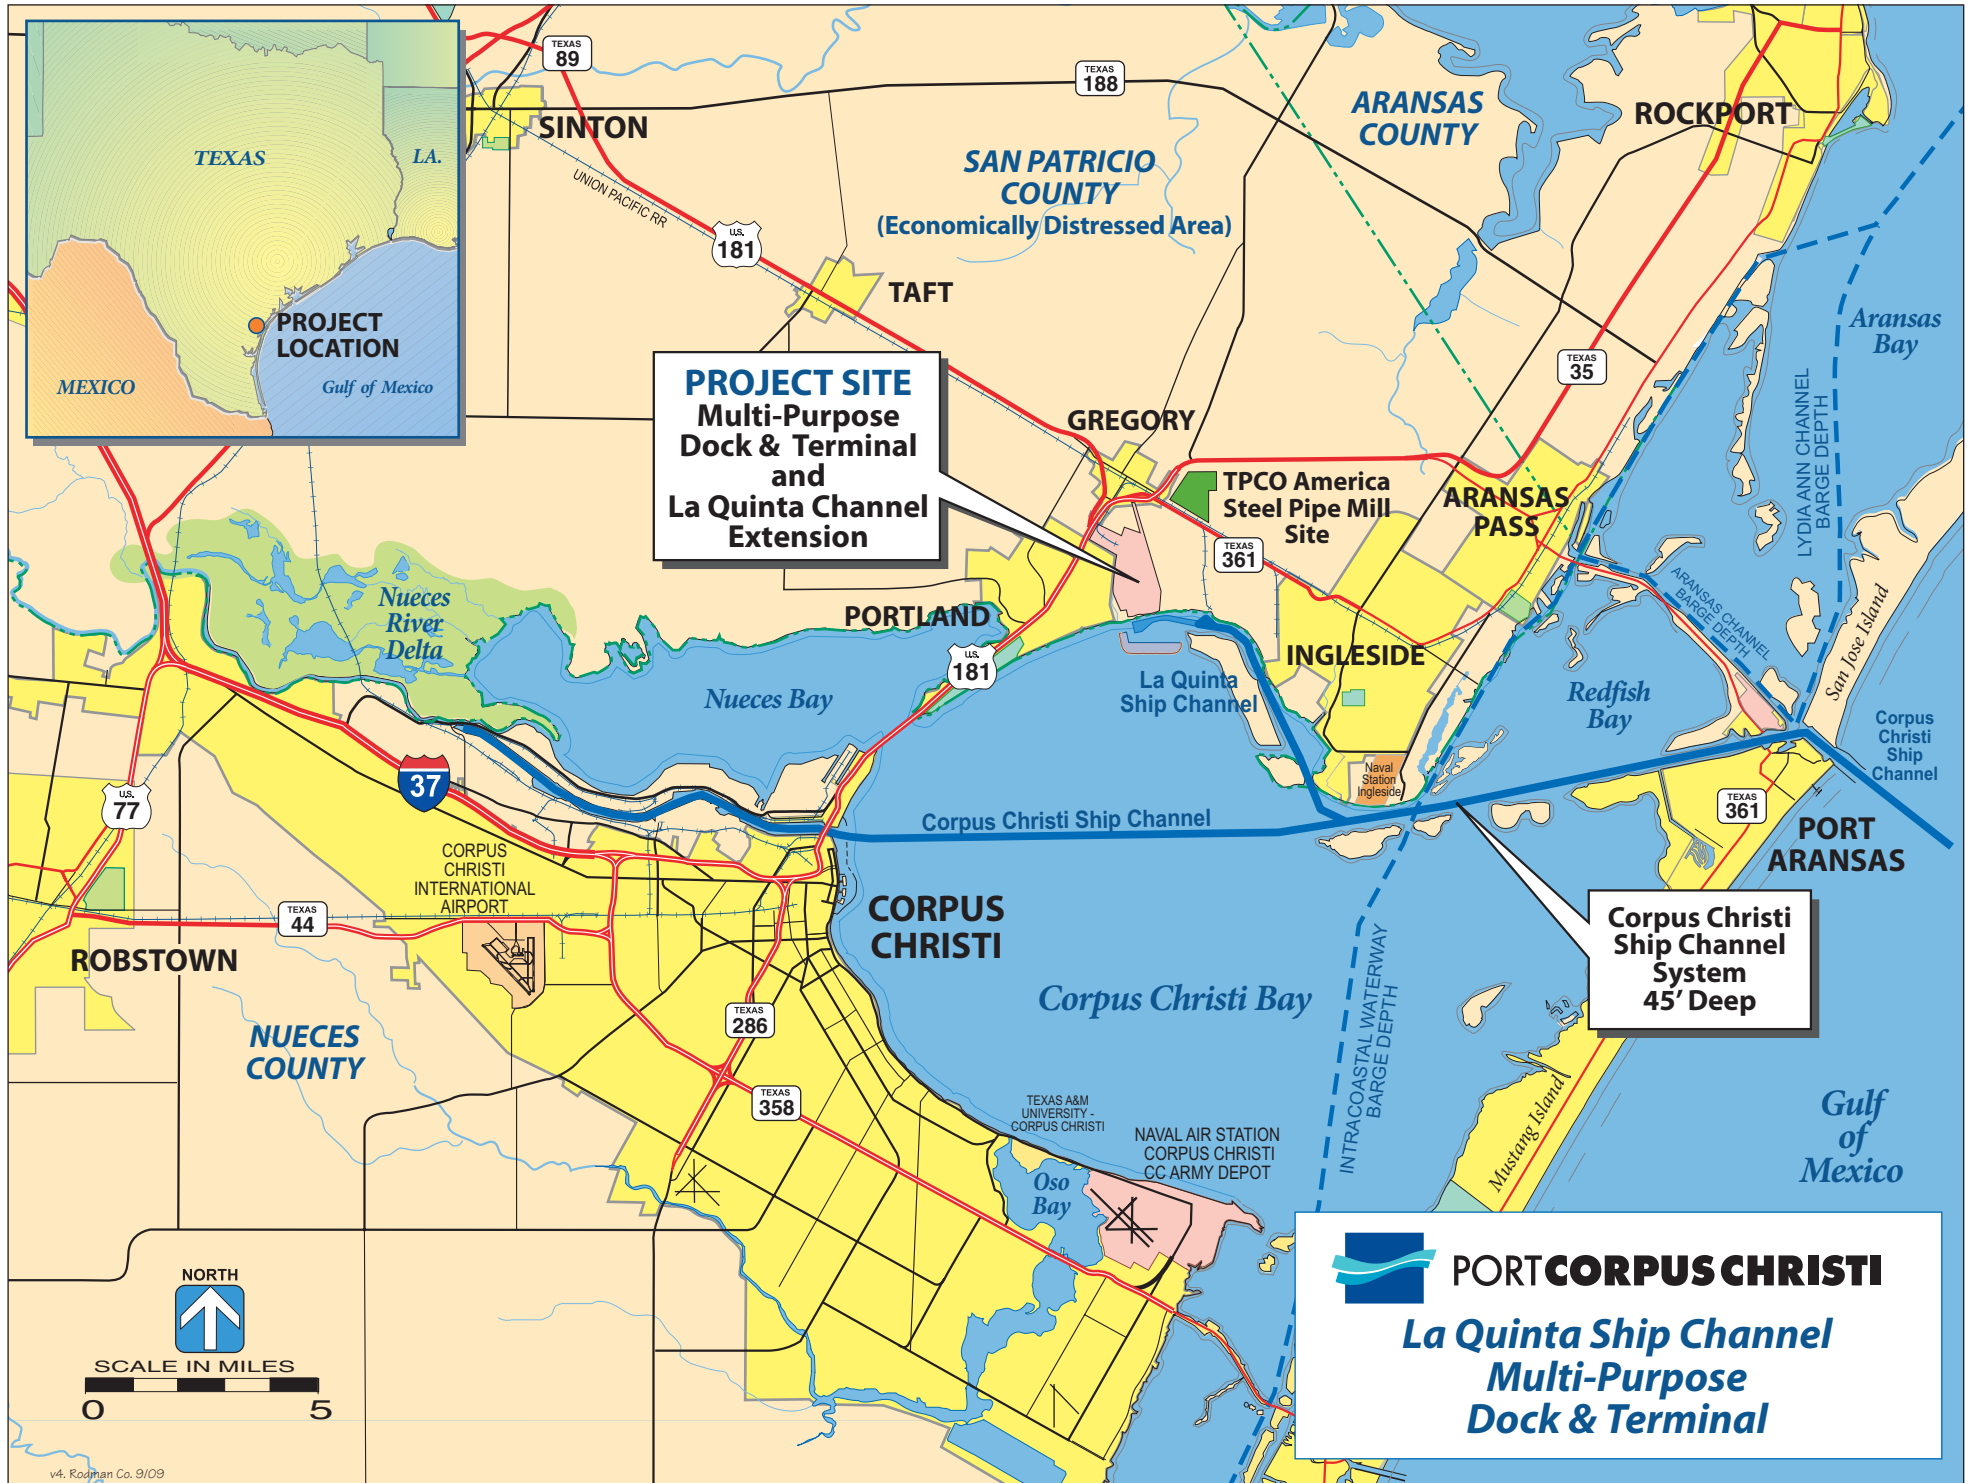

# La Quinta Ship Channel Multi-Purpose Dock & Terminal

## Project Components

**PROJECT SITE**  
 Multi-Purpose  
 Dock & Terminal  
 and  
 La Quinta Channel  
 Extension

Corpus Christi  
 Ship Channel  
 System  
 45' Deep

 **PORT CORPUS CHRISTI**  
 La Quinta Ship Channel  
 Multi-Purpose  
 Dock & Terminal